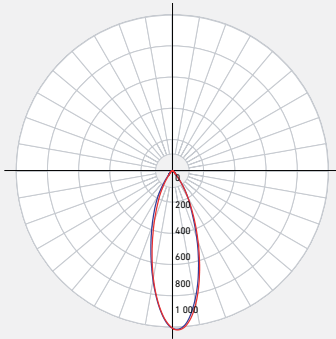

MODEL NAME **FGM3-CC PIVOT**
3-Inch Flat Gimbal Recessed

With powerful lumen output and the ability to direct light with a 360° rotation and a 90° tilt angle, this product will meet your every need.

PROJECT: _____ **TYPE:** _____

DATE: _____ **QTY:** _____

NOTES:

QUICK SPECS

SIZE	WATTS	DELIVERED LUMENS*	COLOR °T 5CCT	CRI	VOLTAGE	BEAM ANGLE	FINISH
3"	6W	540lm	2700K 3000K 3500K 4000K 5000K	90	120V	40°	○ White ● Black

*Lumen output measured at 3000K

LIGHT DISTRIBUTION

CONSTRUCTION

Lens Clear	Type of optics Optical lens	Type of LED COB
Lens material Acrylic	Housing material Cast aluminum	Cut hole size 3-3/8"

RATINGS

Placement Indoor/Outdoor	Lifespan 50,000 hrs.	FT rating FT6
Location Wet	Certifications ETL, FCC, ICES, ES IC, ASTM E283-04, T24	Operating temperature -20° to 40° C