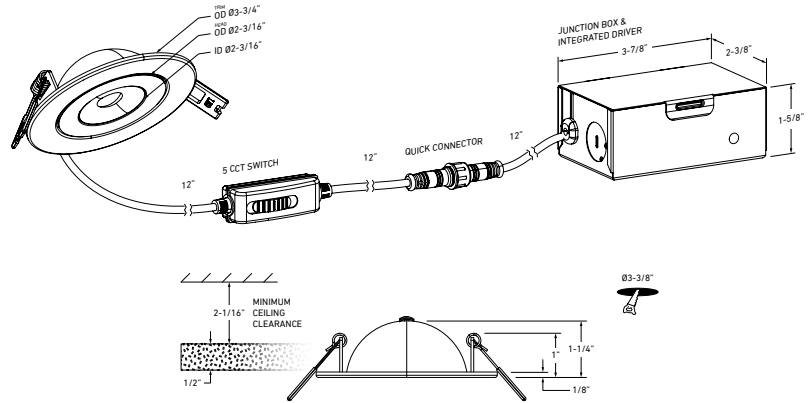

MODEL NAME **FGM3-CC PIVOT**
3-Inch Flat Gimbal Recessed

With powerful lumen output and the ability to direct light with a 360° rotation and a 90° tilt angle, this product will meet your every need.

PROJECT: _____ **TYPE:** _____

DATE: _____ **QTY:** _____

NOTES:

QUICK SPECS

SIZE	WATTS	DELIVERED LUMENS*	COLOR °T 5CCT	CRI	VOLTAGE	BEAM ANGLE	FINISH
3"	6W	540lm	2700K 3000K 3500K 4000K 5000K	90	120V	40°	○ White ● Black

*Lumen output measured at 3000K

LIGHT DISTRIBUTION

CONSTRUCTION

Lens Clear	Type of optics Optical lens	Type of LED COB
Lens material Acrylic	Housing material Cast aluminum	Cut hole size 3-3/8"

RATINGS

Placement Indoor/Outdoor	Lifespan 50,000 hrs.	FT rating FT6
Location Wet	Certifications ETL, FCC, ICES, ES IC, ASTM E283-04, T24	Operating temperature -20° to 40° C

- REC-EXT108**
108" extension cord for recessed fixtures
- REC-EXT230**
230" extension cord for recessed fixtures

ELECTRICAL DETAILS	Input voltage 108-135V	Output current 141mA	Power factor 93%	Driver type Constant current
	Output voltage 35V	LED model # COB	THD harmonic distortion <30%	Binning type 3 SDCM